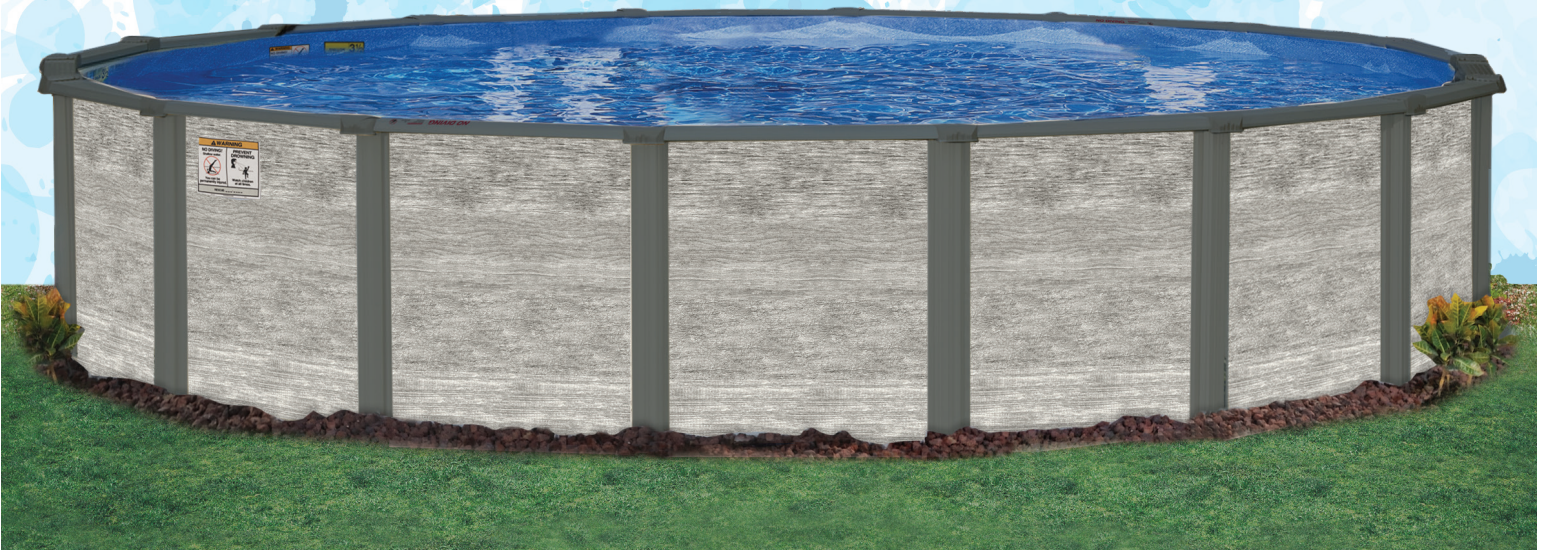

doughboy®

A DIVISION OF H.I.I.

★ ★ ★ *New Doughboy Pool* ★ ★ ★

Cypress Ridge

— 52" RESIN —

A classy, woodgrain designed wall pattern with resin top rails and verticals are a beautiful combination. This pool will bring a lifetime of memories to any backyard.

*Doughboy's Exclusive In-Wall Entry System is available.
In-Wall Steps are sold with a complete pool and connect with the wall for a seamless fit. (See Pricebook)*

CYPRESS RIDGE

Soothing and Beautiful

- **6" resin verticals.**
The wide verticals give this graceful pool a strong frame that features all of the beauty and benefits of resin materials.
- **Flared 6 1/2" resin top rails.**
Sleek 6 1/2" resin top rails are the perfect touch for this woodgrain wall design.
- **Available in 52" side wall.**
- **35 year warranty on all components.**

Liner Exclusives

The only above-ground pool manufacturer that produces virgin-vinyl liner material made to original Doughboy specifications. Liners are available in a variety of decorative patterns.

- **Exclusive "True" Expandable Liners** increase pool depth up to 7 feet with an optional Special-Purpose Deep Swimming Area for underwater swimming only.
- **Exclusive Therma-Seal™ Technology.**
This proprietary fusion method provides superior sealing for maximum durability and quality. Unmatched in the industry. We are so confident with this process that we cover the seams of our liners 100% for a lifetime.