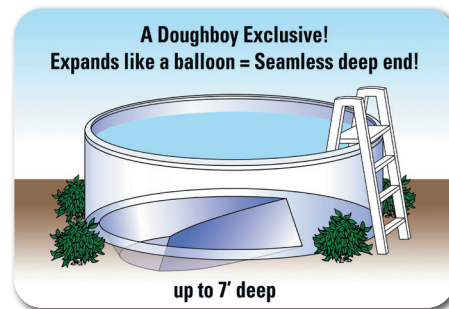

*Doughboy's Exclusive In-Wall Entry System is available.
In-Wall Steps are sold with a complete pool and connect with the wall for a seamless fit. (See Pricebook)*

CYPRESS RIDGE

Soothing and Beautiful

- **6" resin verticals.**
The wide verticals give this graceful pool a strong frame that features all of the beauty and benefits of resin materials.
- **Flared 6 1/2" resin top rails.**
Sleek 6 1/2" resin top rails are the perfect touch for this woodgrain wall design.
- **Available in 52" side wall.**
- **35 year warranty on all components.**

- **Vertical End Caps.** Doughboy vertical end caps are made from 18 gauge galvanized steel – 50% heavier than most brands. This provides added stability at the base and the top of the pool.

- **Exact, pre-punched holes** assure structural integrity and allow for a more precise installation. Other brands use slotted holes which cost less to produce but weaken the stability of their pools. Test and compare us to other brands by vigorously shaking the top rail. You can feel the stability.
- **Bottom Rails - Premium-gauge steel** used for the bottom rails is made with a 7-step process to ensure a long, trouble free life. They are backed with a 100% lifetime warranty.